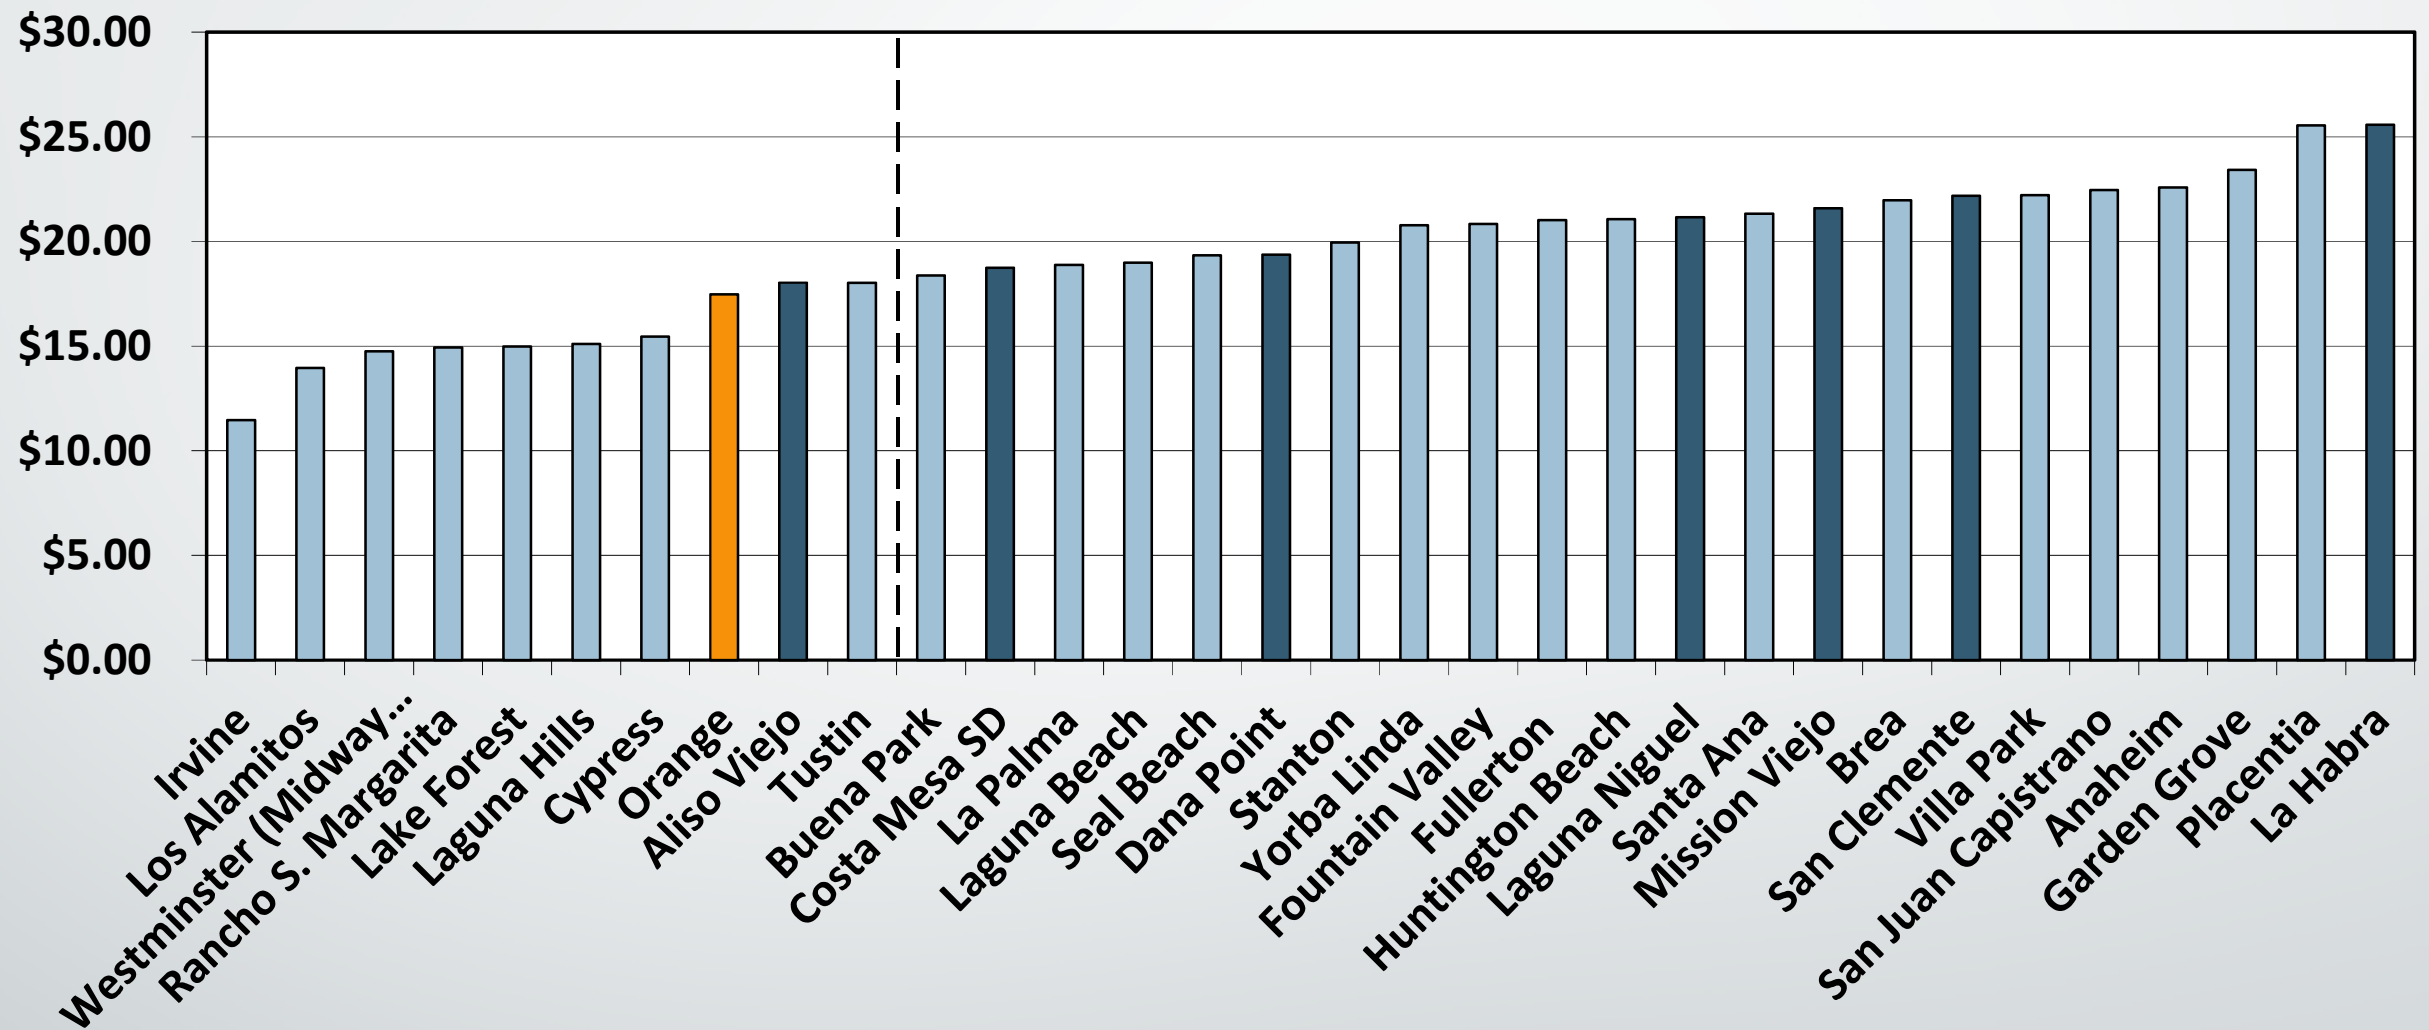

Residential Rate Comparisons of OC Cities

Single Family Residential

Commercial Rate Comparisons of OC Cities

**Commercial
3 yard bin picked up once per week**