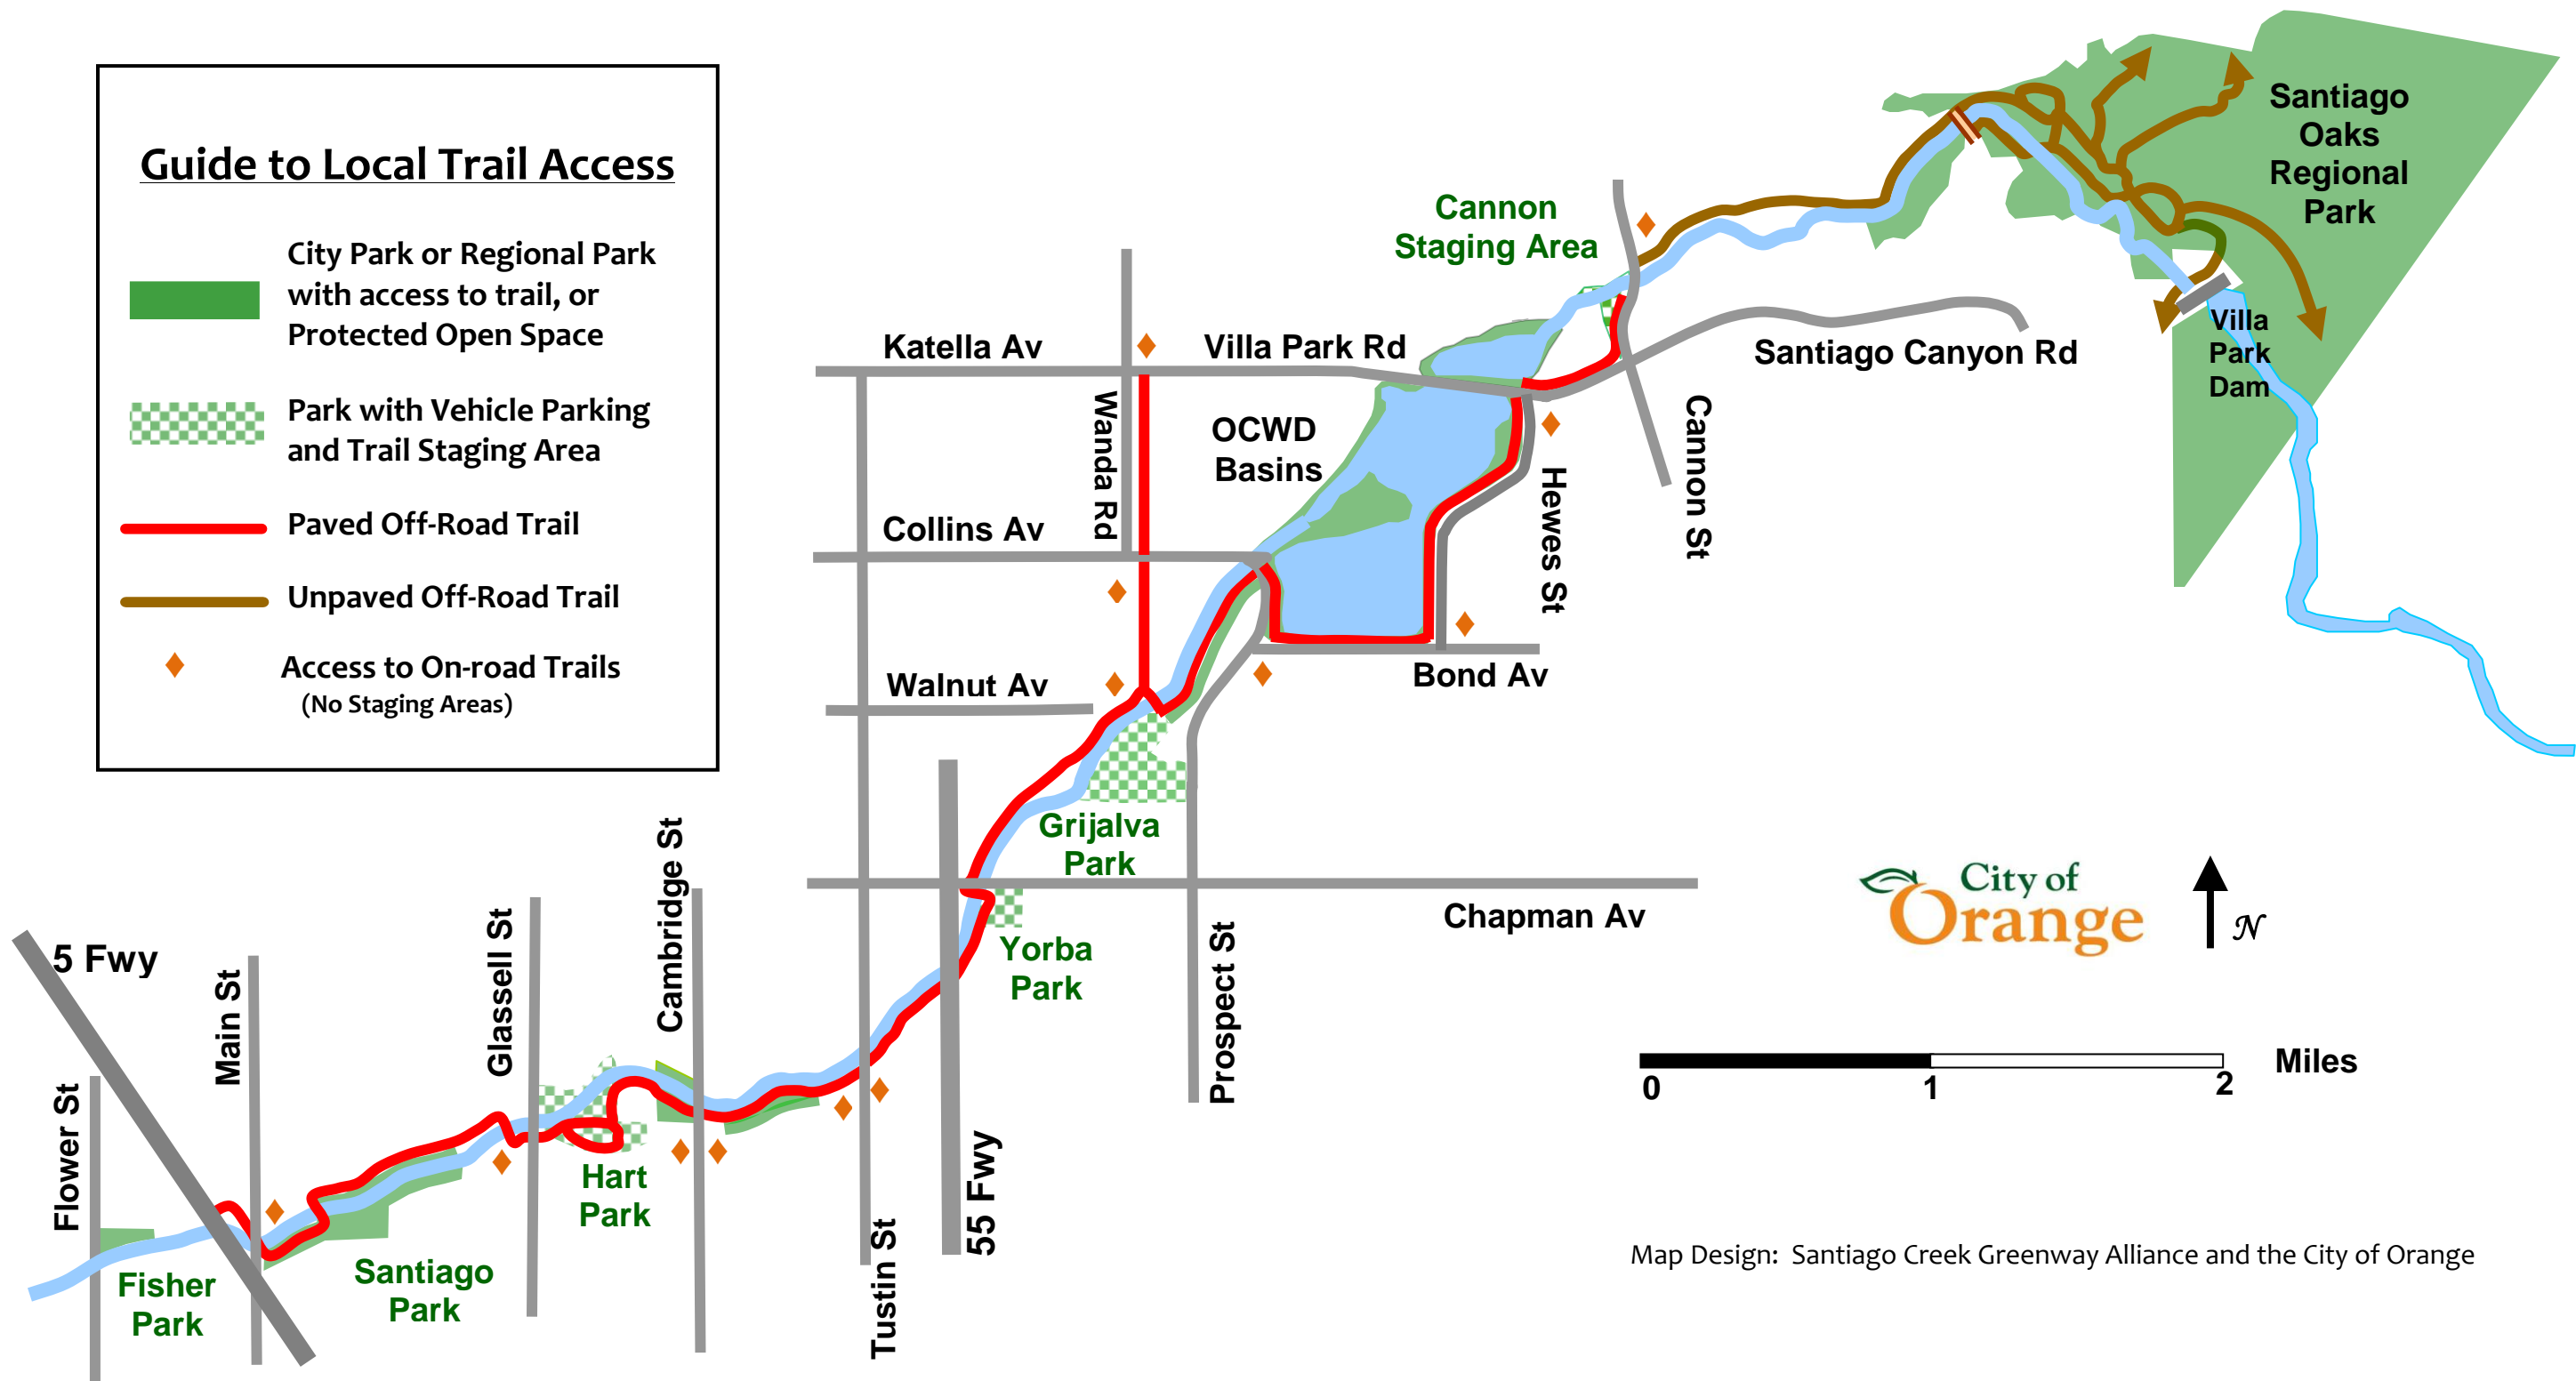

Guide to Local Trail Access

-  City Park or Regional Park with access to trail, or Protected Open Space
-  Park with Vehicle Parking and Trail Staging Area
-  Paved Off-Road Trail
-  Unpaved Off-Road Trail
-  Access to On-road Trails (No Staging Areas)

Map Design: Santiago Creek Greenway Alliance and the City of Orange