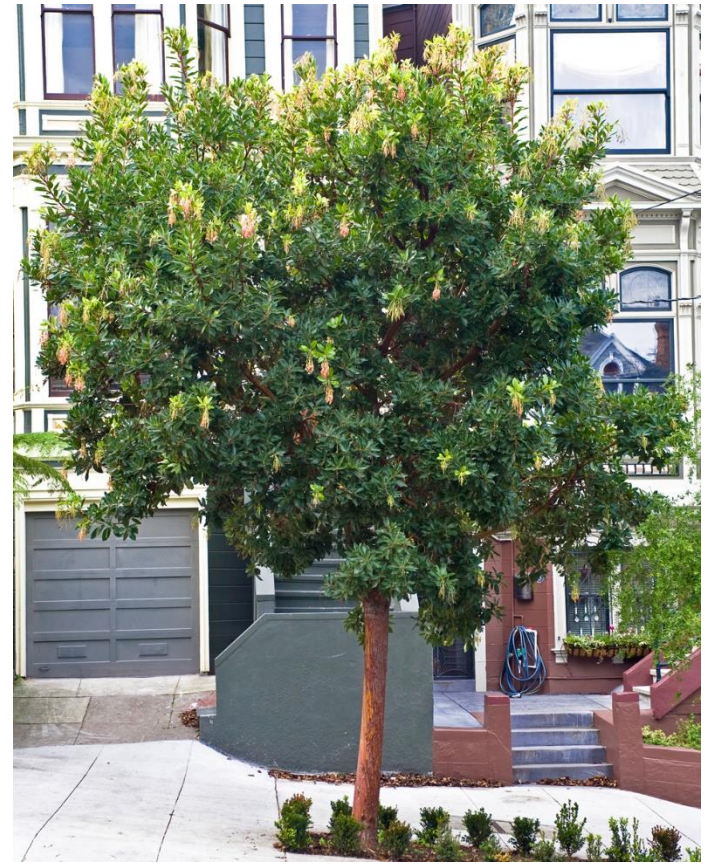

Single-Trunk

Strawberry Tree

Arbutus unedo