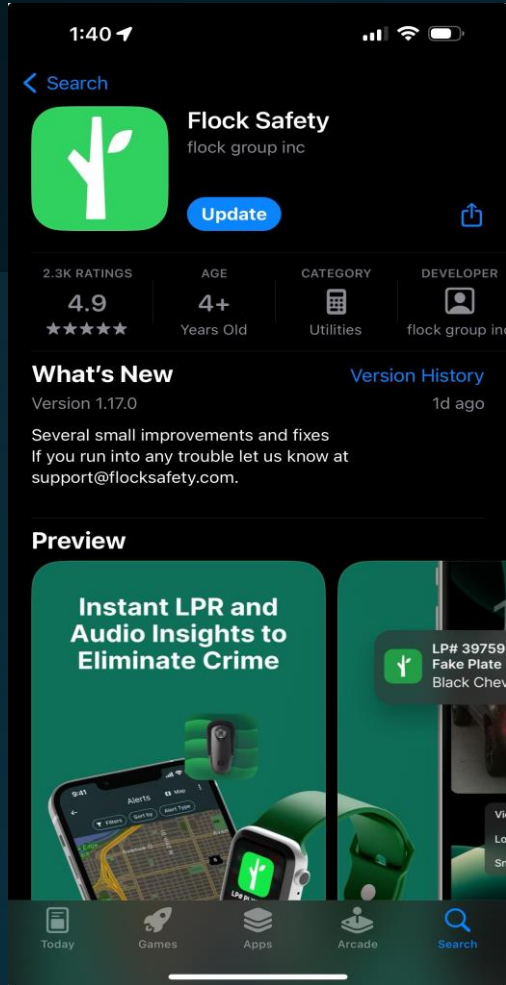

CAMERAS (15/6041)

All Cameras / Public Cameras

My Cameras

Plate CJ [REDACTED] Source California SVS Camera #01 Tustin St @ Lincoln Ave - SB

Date 6/27/2024, 9:37:47 AM Topic Stolen Vehicle Network Orange CA PD

5 hours ago

33 83477988852769 , -117.83644304405698  
Orange CA PD -#01 Tustin St @ Lincoln Ave - SB  
6/27/2024 09:37:47 PDT

# Flock App