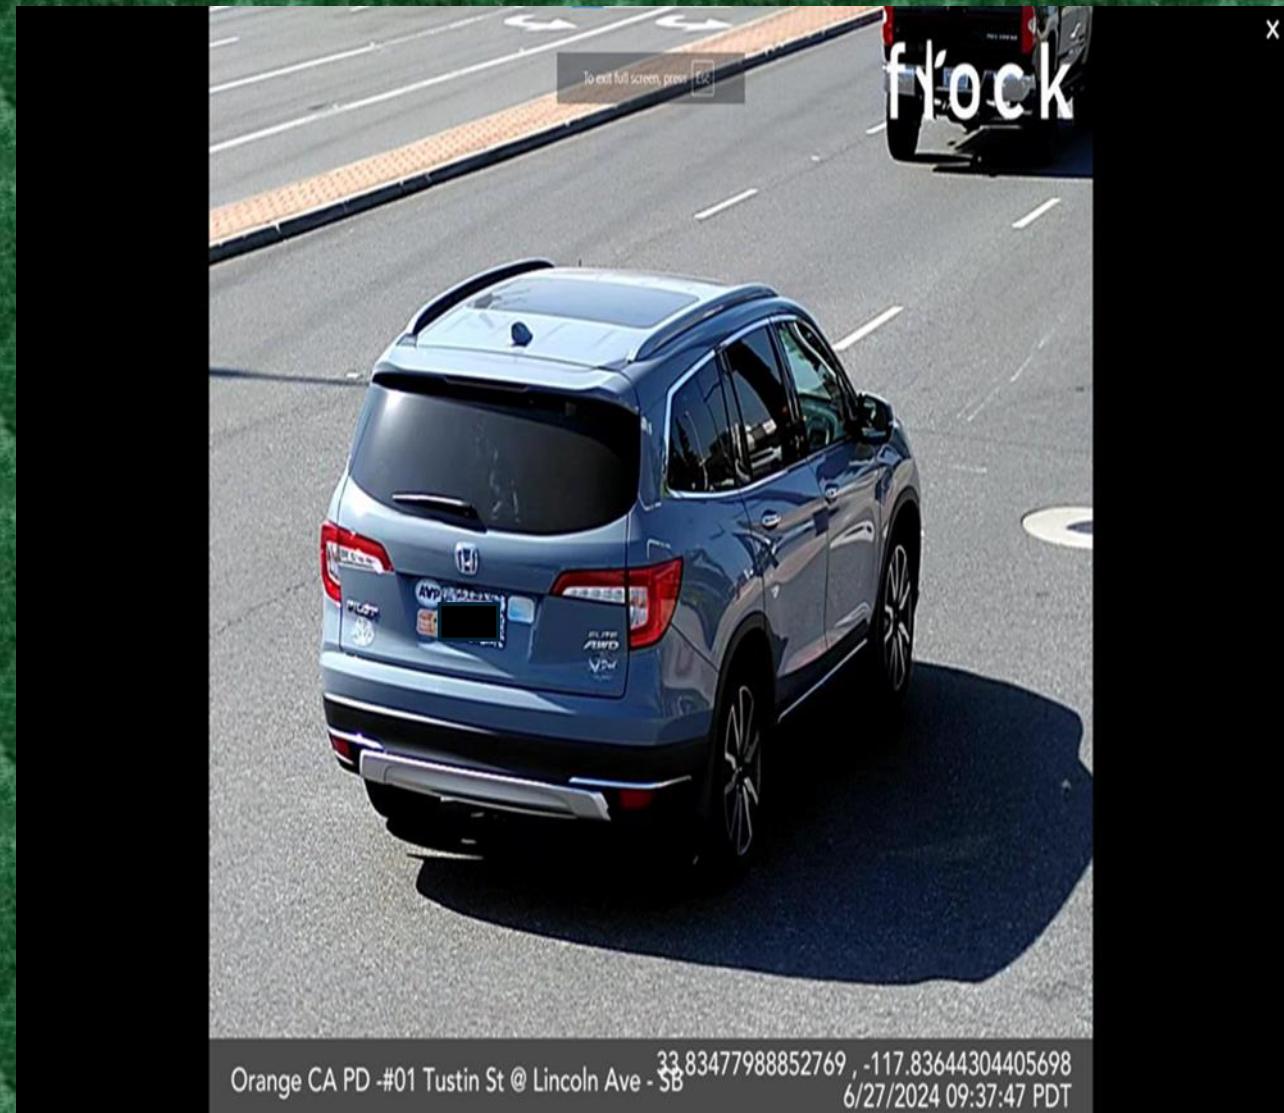

Search

Search Alerts Map Devices Sharing Insights Admin Planning Portal

Alerts Hot List Custom Hot List Suppressed Hits

ALERTS

SMS ☐ Off

Email ☐ Off

NOTIFICATION REASONS

- ☐ Fireworks
- ☐ Multiple Gunshots
- ☐ Single Gunshot
- ☐ California SVS (1)
- ☐ Felony Vehicles
- ☐ Stolen Plate
- ☒ Stolen Vehicle (1)
- ☒ NCMC Amber Alert
- ☒ Missing Child

CAMERAS (15/6041)

☐ All Cameras / Public Cameras

☒ My Cameras

Plate CJ [REDACTED] Source California SVS Camera #01 Tustin St @ Lincoln Ave - SB

Date 6/27/2024, 9:37:47 AM Topic Stolen Vehicle Network Orange CA PD

5 hours ago

33 83477988852769 , -117.83644304405698
Orange CA PD -#01 Tustin St @ Lincoln Ave - SB
6/27/2024 09:37:47 PDT